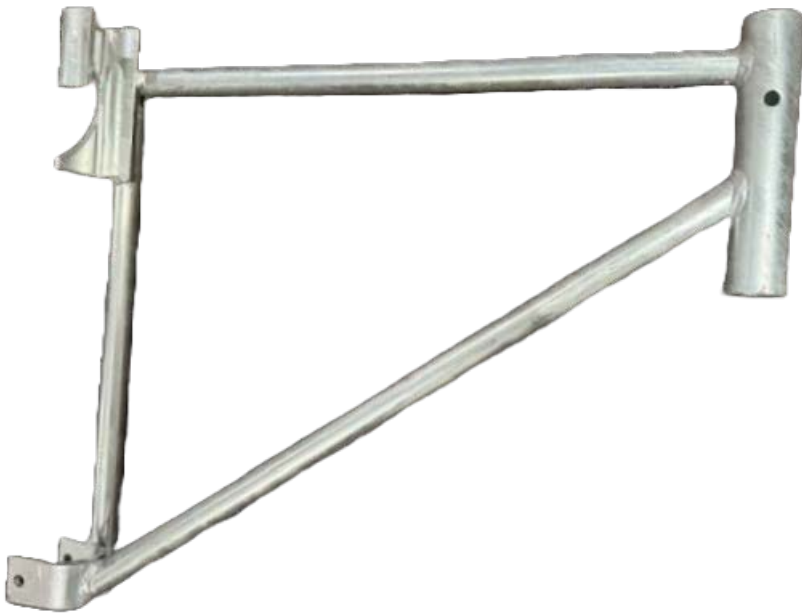

UF-TSB20: Tubular Side Bracket

PRODUCT INFORMATION SHEET

Universal Tubular Side Bracket:

Tighter tolerance for frame fitting

Less rotation on the side bracket

Hot dipped galvanized for increased lifespan

Small, easy to carry & install

Frame vertical gives out before damaging side bracket

Product Code	Description	Lbs.	Kg.
UF-TSB20	Tubular Side Bracket - 20"	7.94	3.6